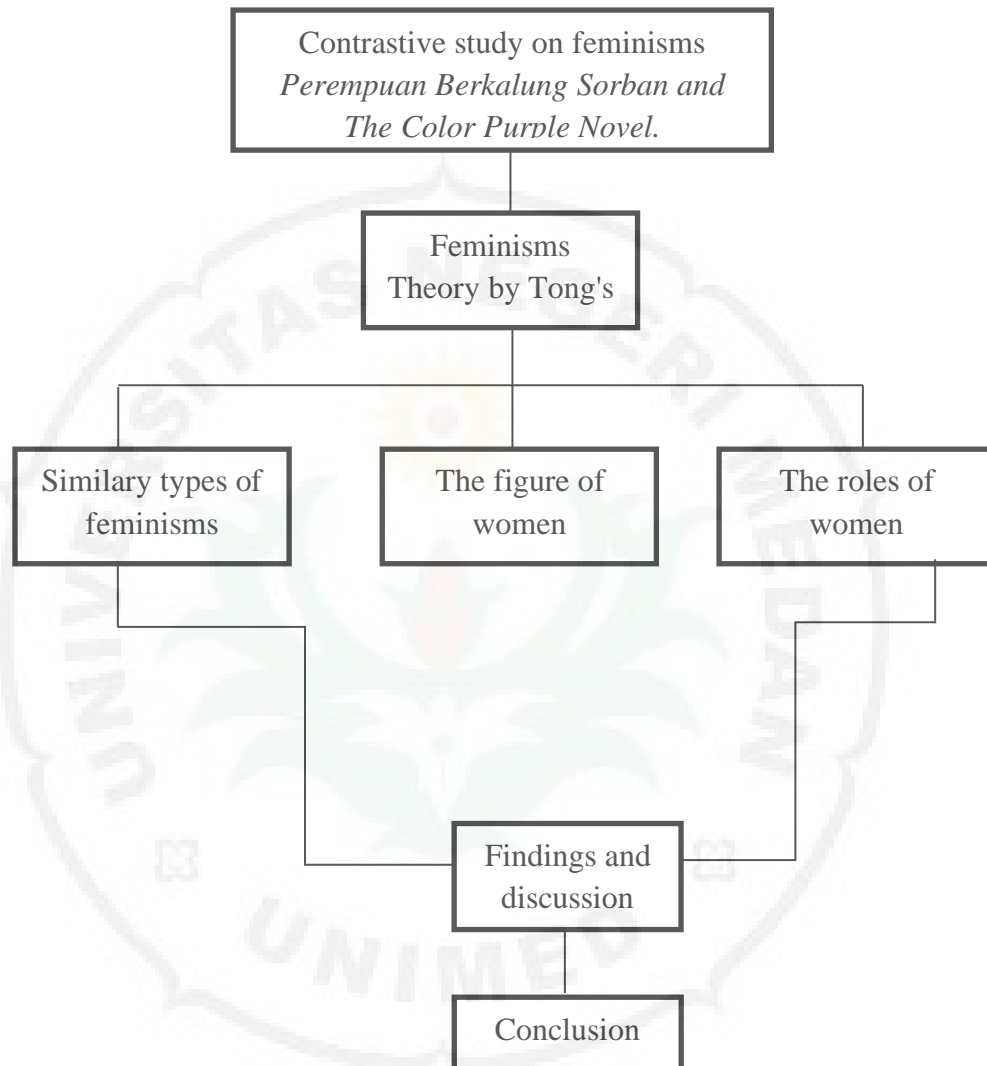

## K. Conceptual Framework

The researcher conducts the study under the issue of feminism in *novel Perempuan Berkalung Sorban and the Color Purple*. The Previous feminism analysis conducted study are around in the selected poem and novel thus inspired the researcher to do this object.

In this research the researcher used Tong's theory where feminism is divided into eight types: they are Liberal Feminism, Radical Feminism, Postmodern Feminism, Anarchist Feminism, Marxist Feminism, Social Feminism, Postcolonial Feminism, and Nordic Feminism Tong (2009:7-12).