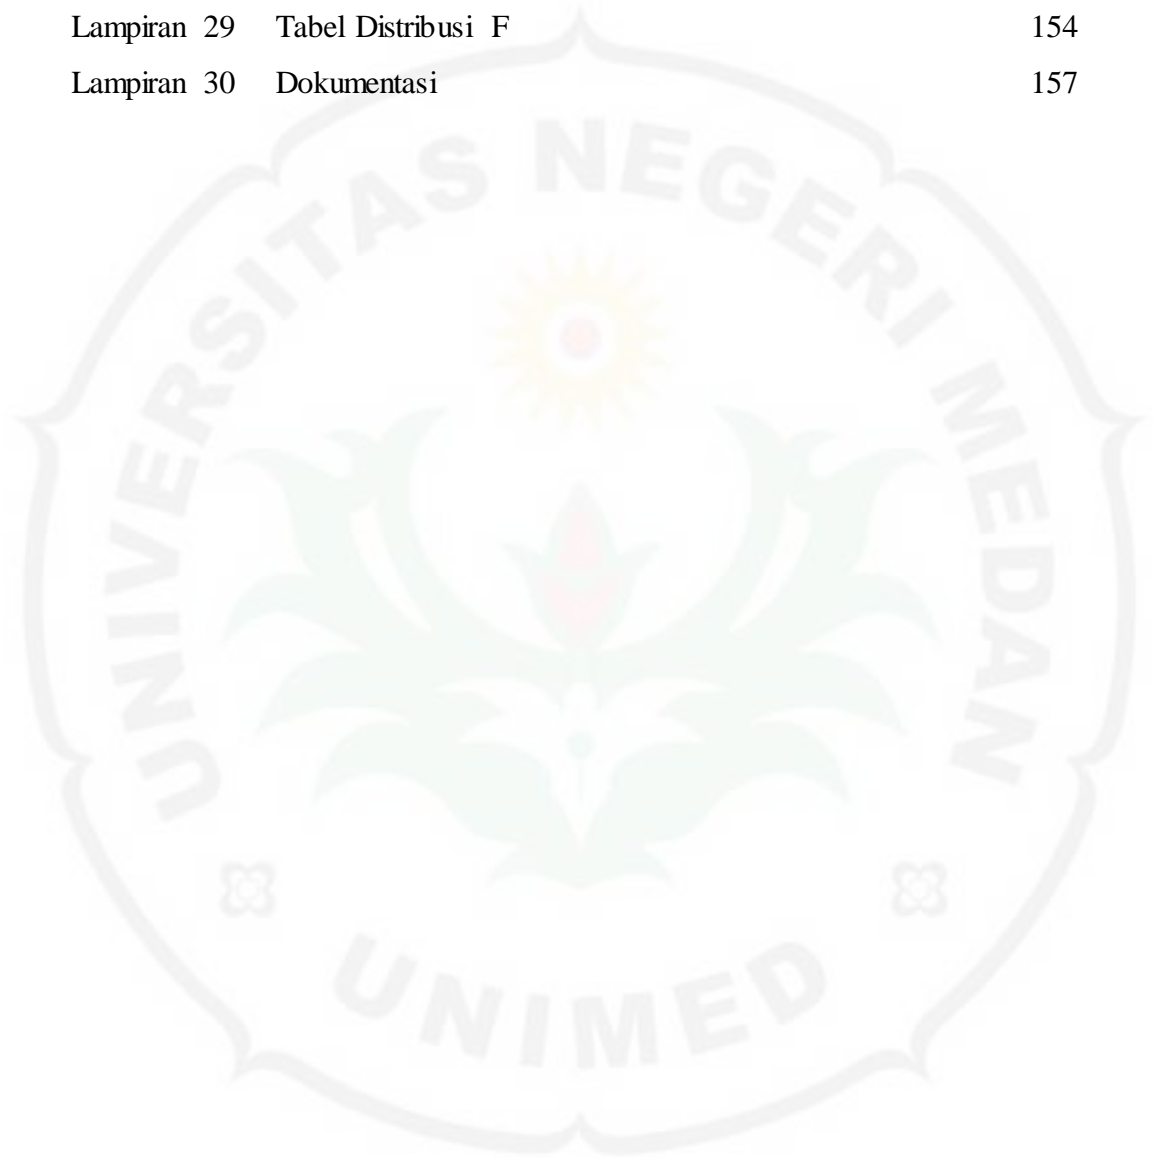

Lampiran 29	Tabel Distribusi F	154
Lampiran 30	Dokumentasi	157

THE
Character Building
UNIVERSITY