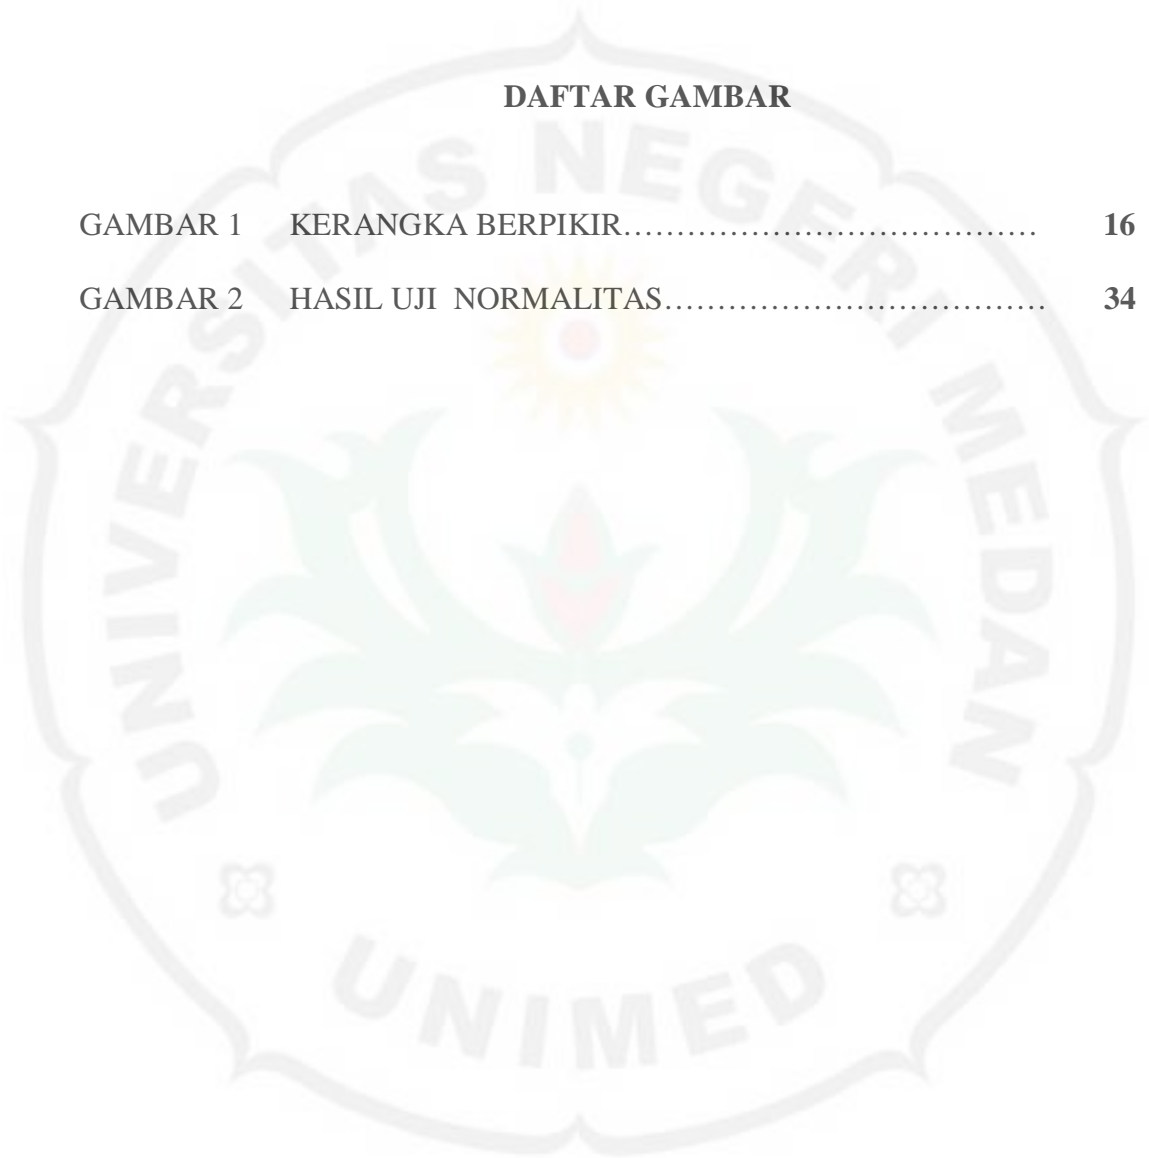

DAFTAR GAMBAR

GAMBAR 1	KERANGKA BERPIKIR.....	16
GAMBAR 2	HASIL UJI NORMALITAS.....	34

THE
Character Building
UNIVERSITY