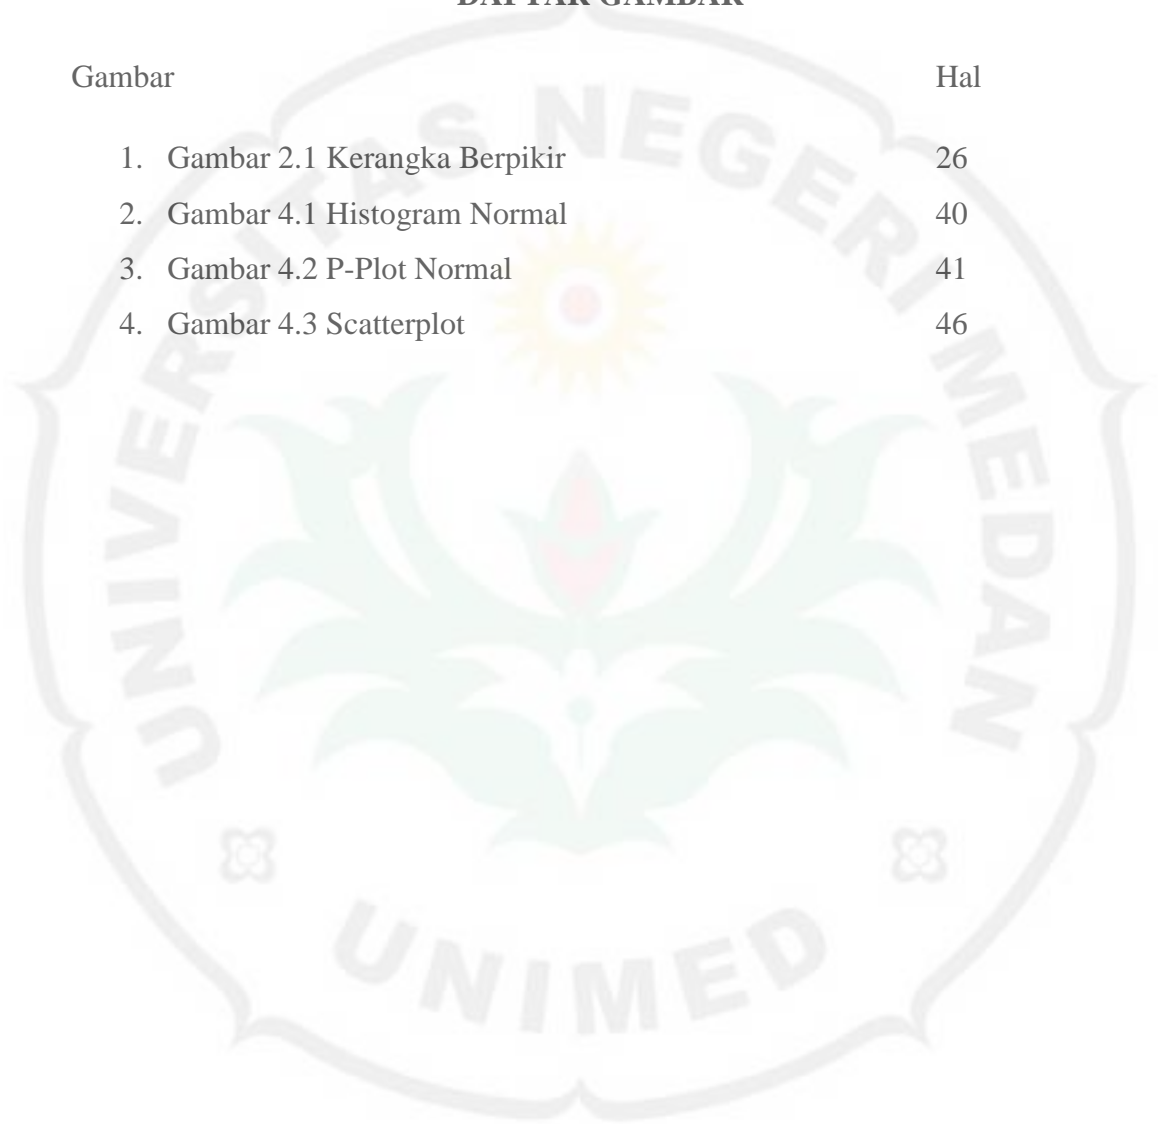

DAFTAR GAMBAR

Gambar	Hal
1. Gambar 2.1 Kerangka Berpikir	26
2. Gambar 4.1 Histogram Normal	40
3. Gambar 4.2 P-Plot Normal	41
4. Gambar 4.3 Scatterplot	46

THE
Character Building
UNIVERSITY