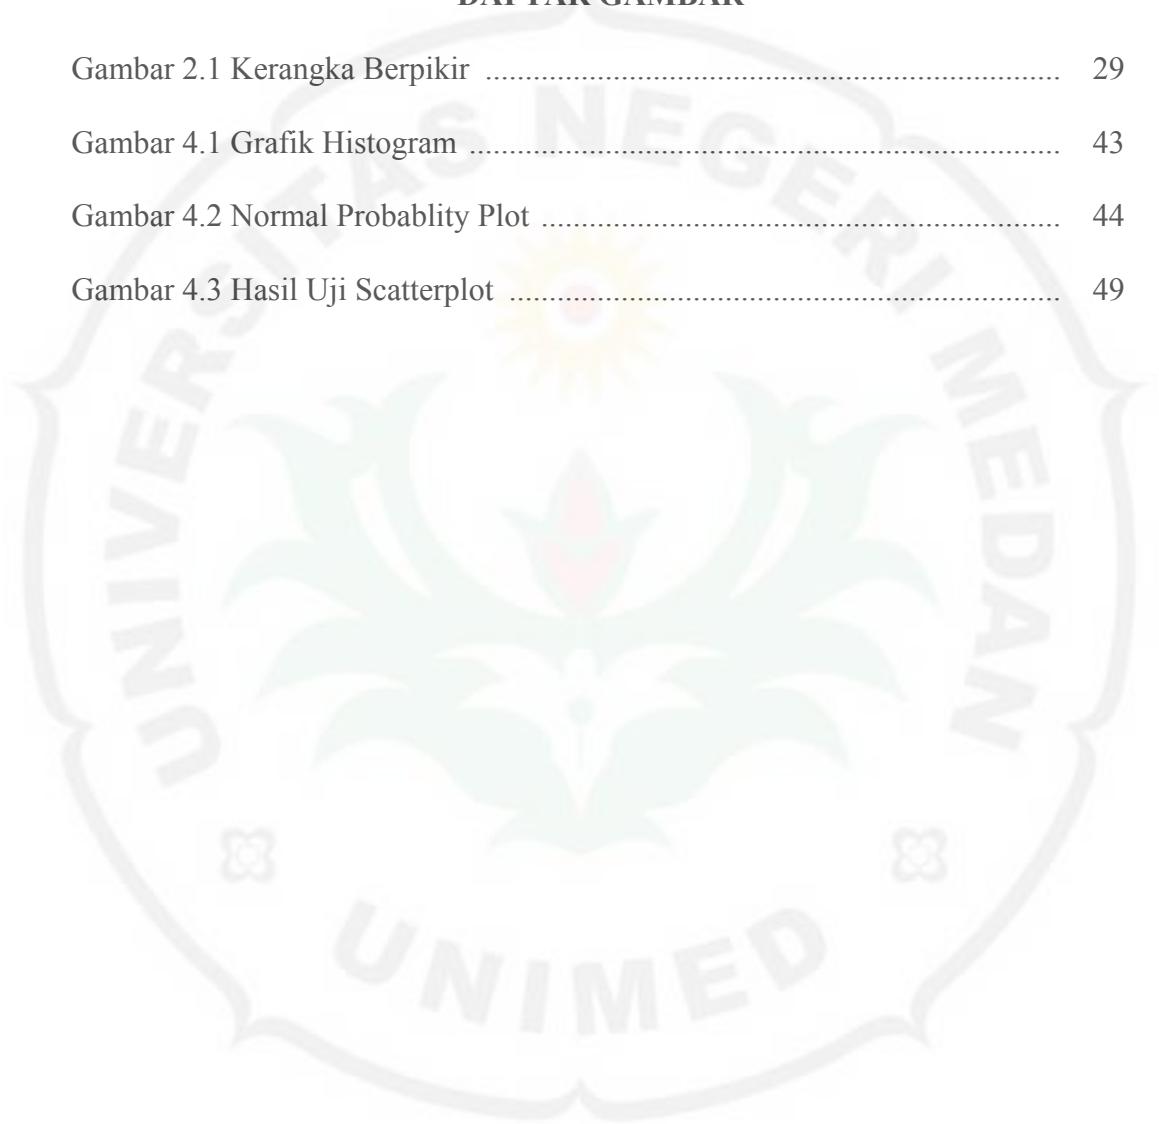

DAFTAR GAMBAR

Gambar 2.1 Kerangka Berpikir	29
Gambar 4.1 Grafik Histogram	43
Gambar 4.2 Normal Probablity Plot	44
Gambar 4.3 Hasil Uji Scatterplot	49

THE
Character Building
UNIVERSITY