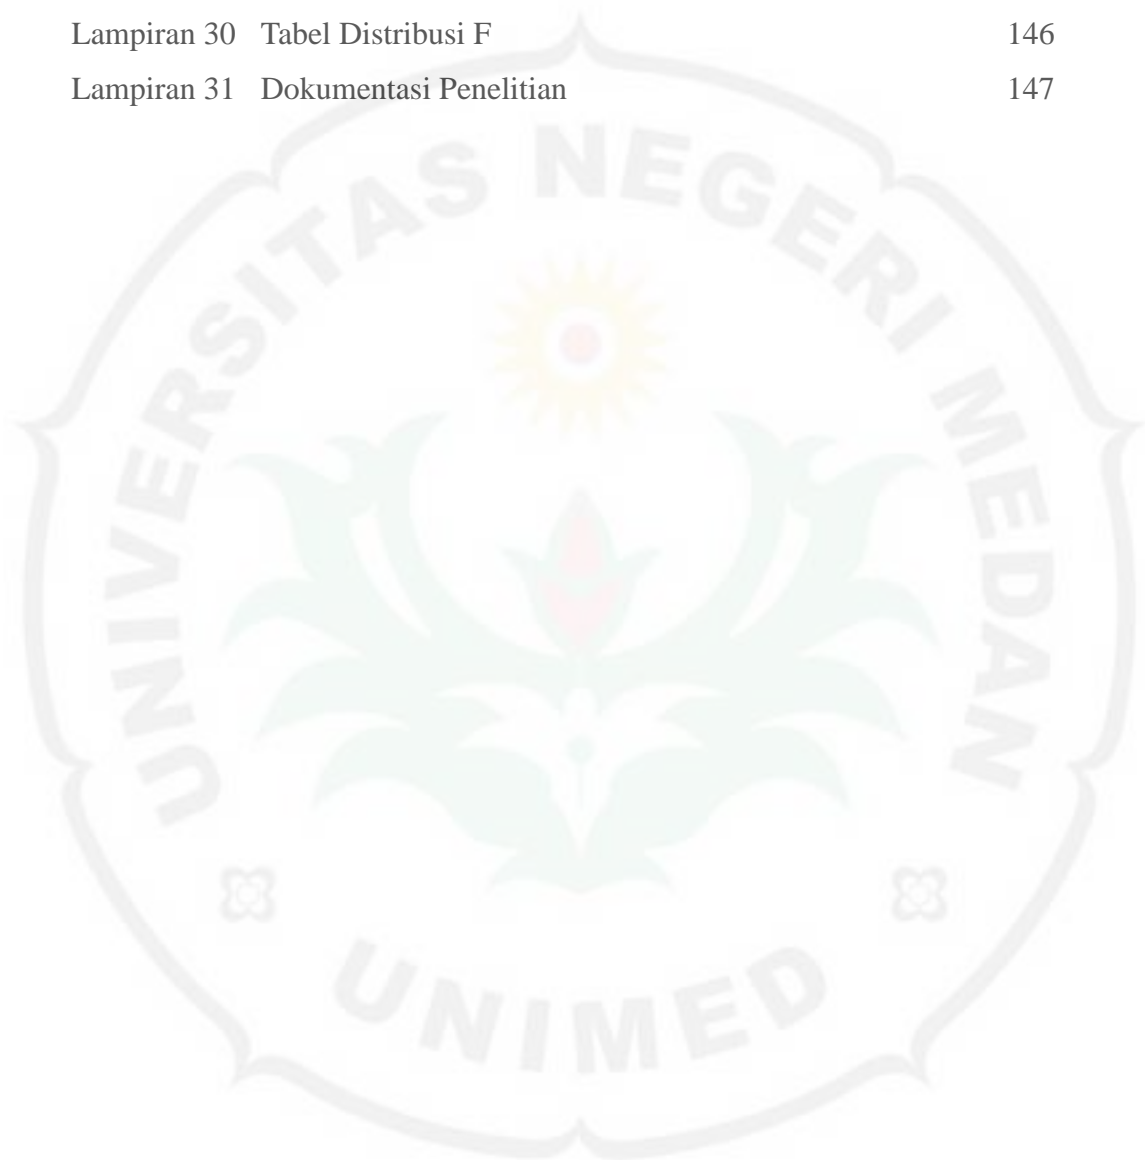

Lampiran 30 Tabel Distribusi F

146

Lampiran 31 Dokumentasi Penelitian

147

THE
Character Building
UNIVERSITY