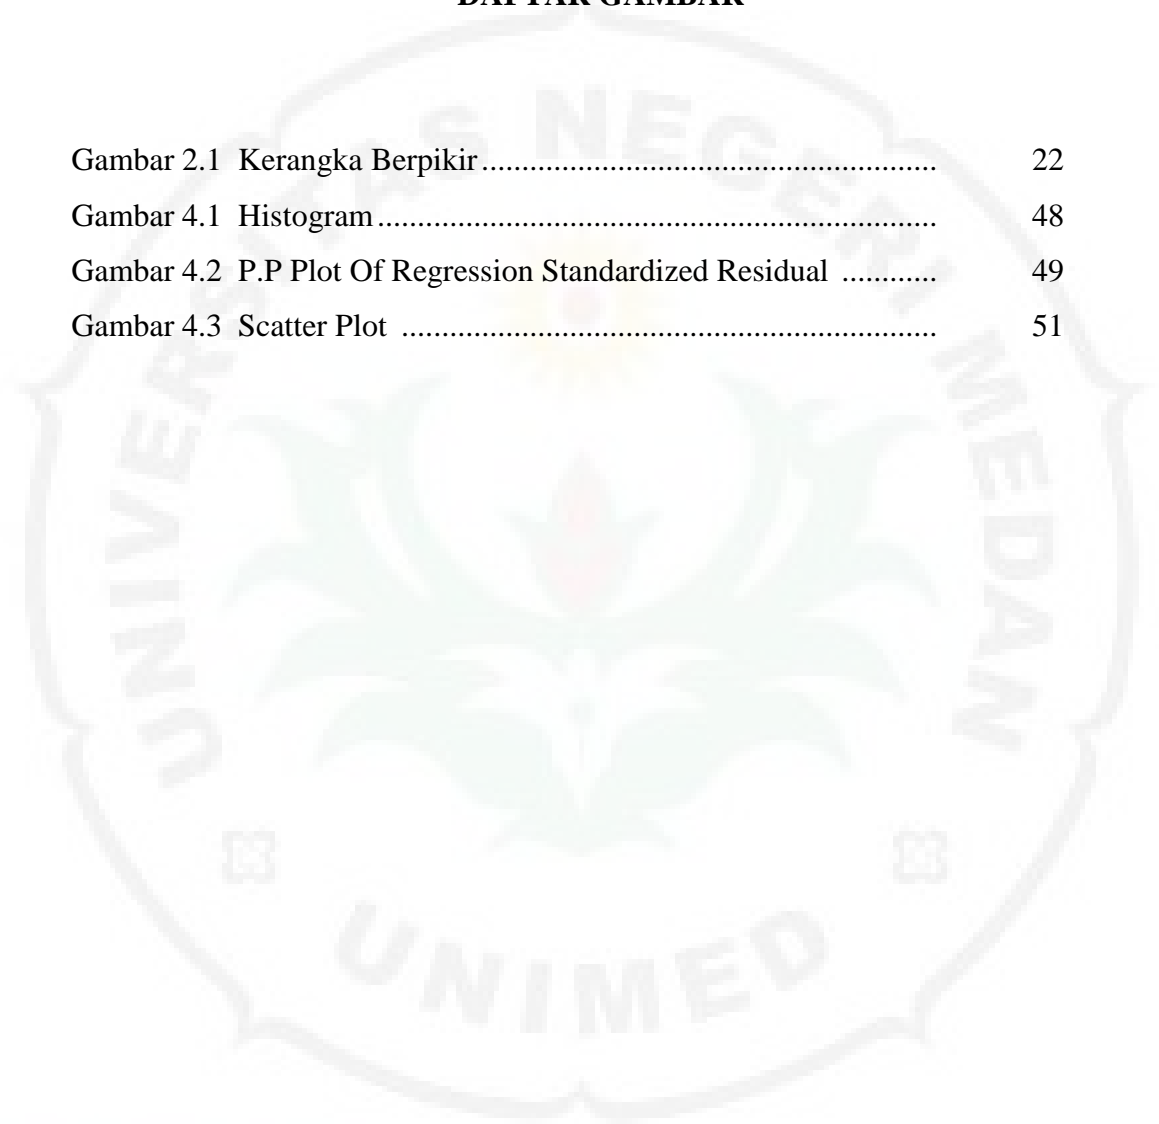

DAFTAR GAMBAR

Gambar 2.1 Kerangka Berpikir.....	22
Gambar 4.1 Histogram.....	48
Gambar 4.2 P.P Plot Of Regression Standardized Residual	49
Gambar 4.3 Scatter Plot	51

THE
Character Building
UNIVERSITY