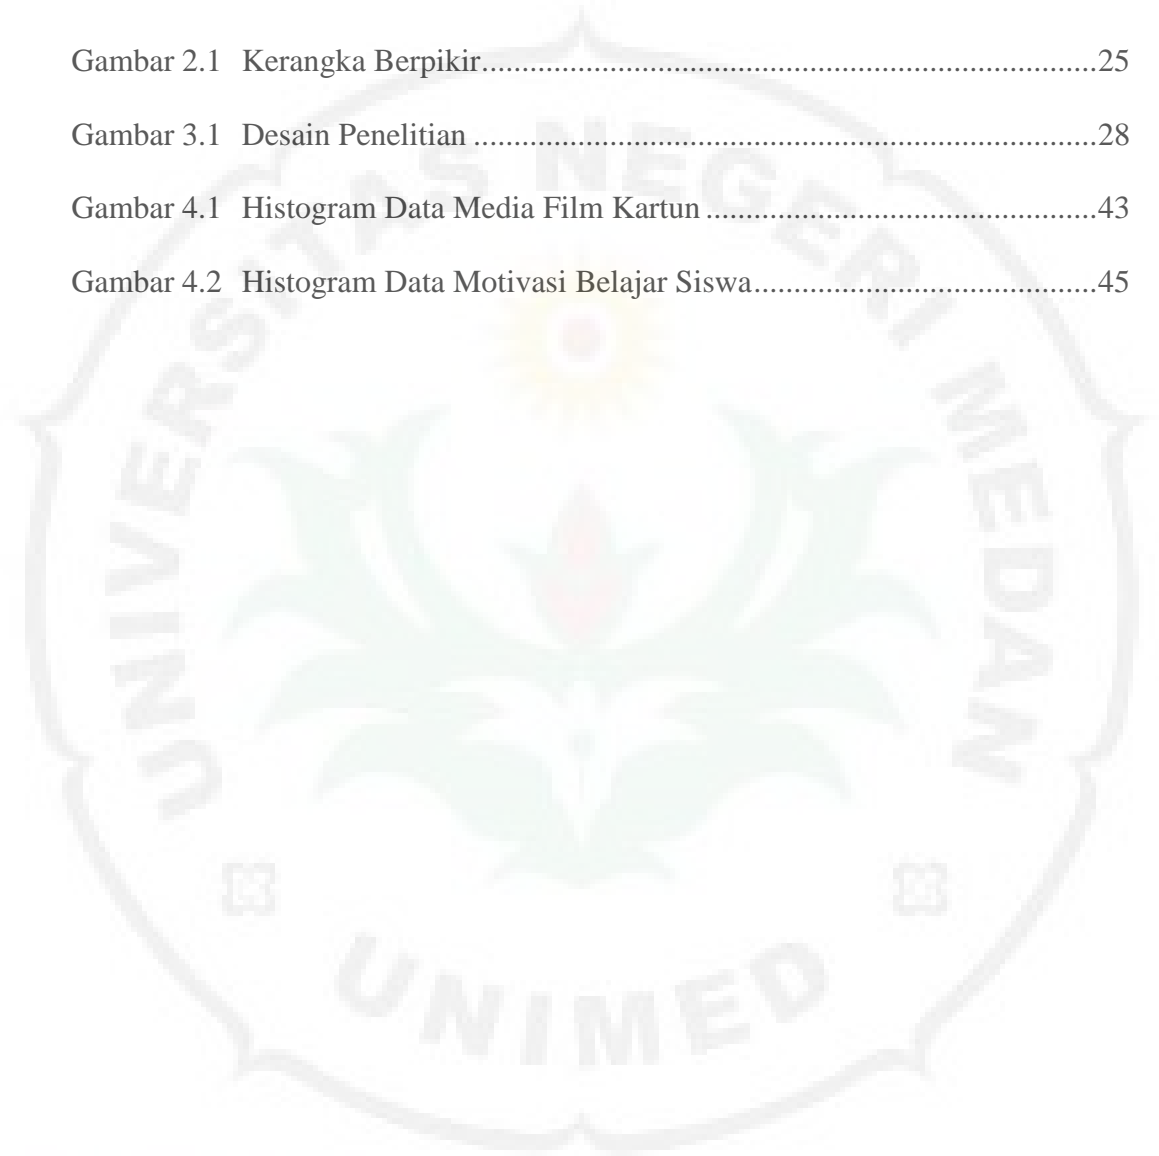

DAFTAR GAMBAR

Gambar 2.1 Kerangka Berpikir.....	25
Gambar 3.1 Desain Penelitian	28
Gambar 4.1 Histogram Data Media Film Kartun	43
Gambar 4.2 Histogram Data Motivasi Belajar Siswa.....	45

THE
Character Building
UNIVERSITY