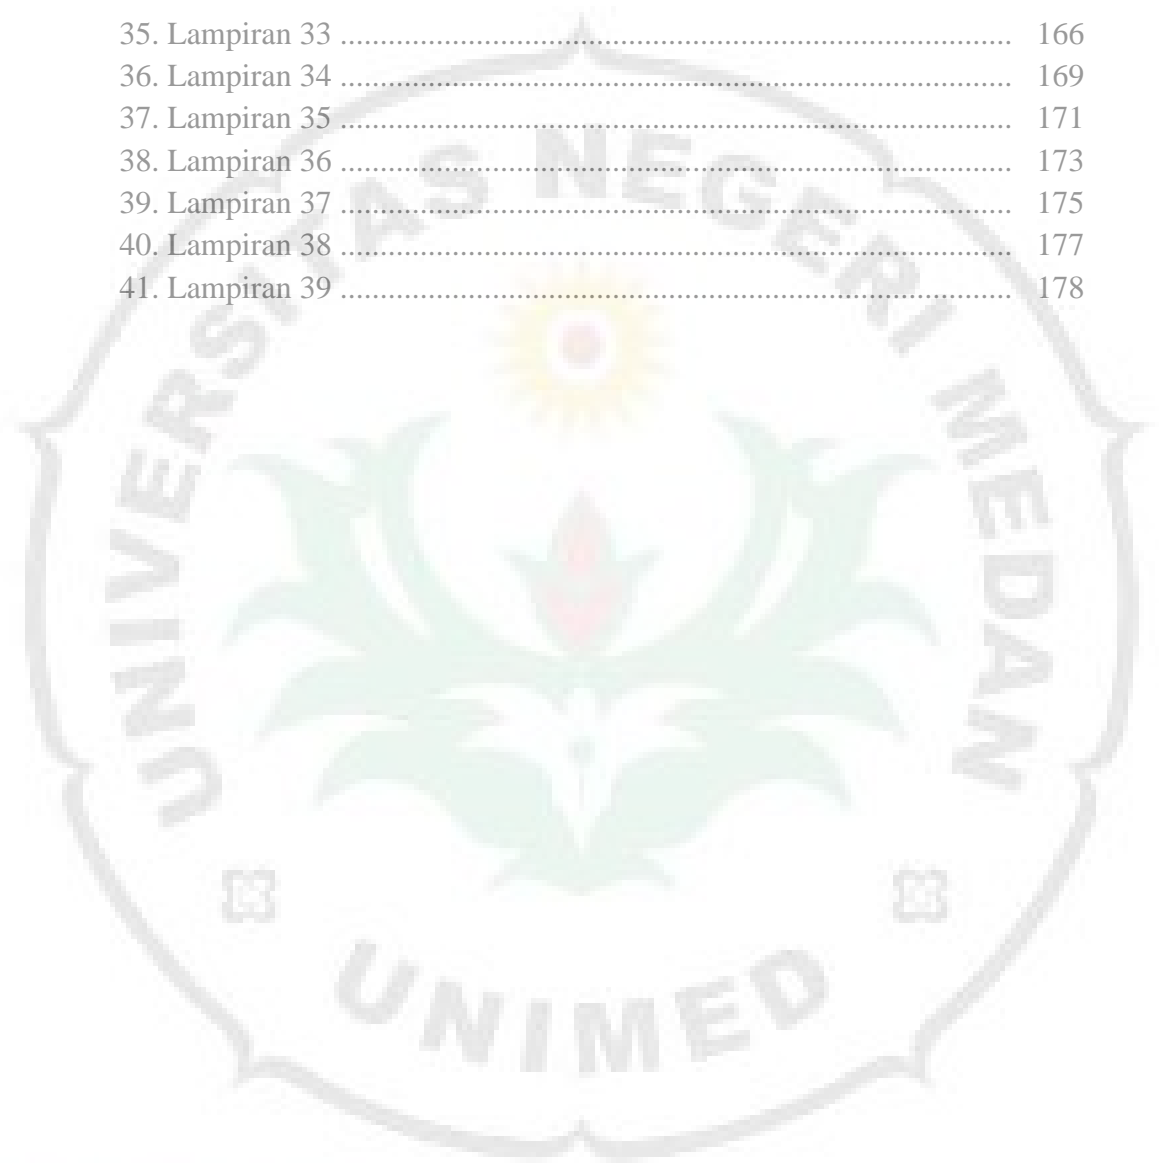

35. Lampiran 33	166
36. Lampiran 34	169
37. Lampiran 35	171
38. Lampiran 36	173
39. Lampiran 37	175
40. Lampiran 38	177
41. Lampiran 39	178

THE
Character Building
UNIVERSITY