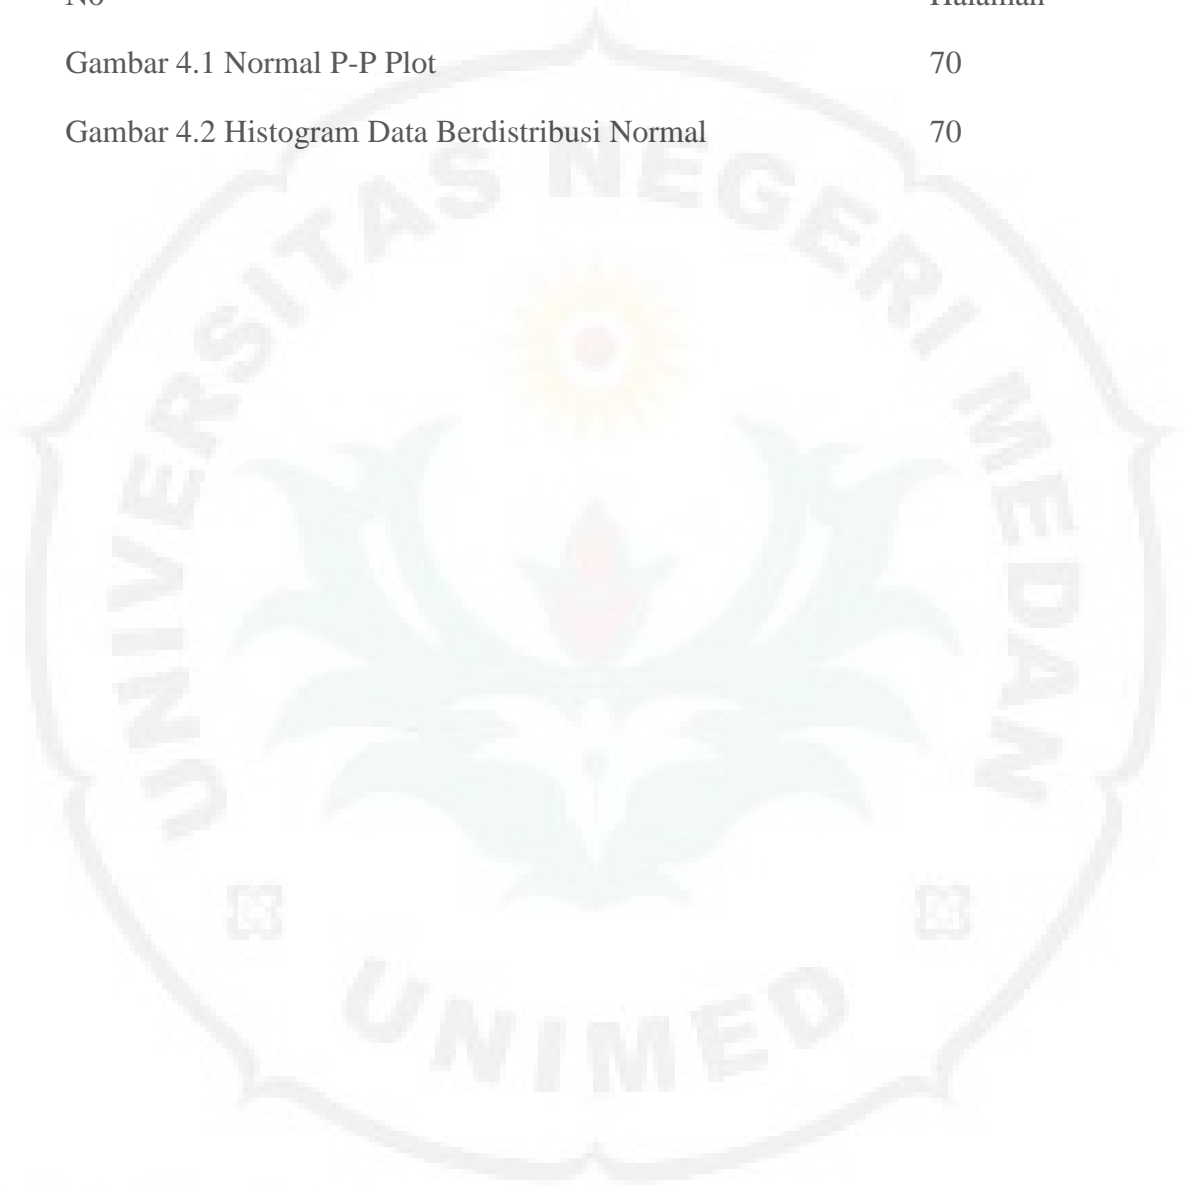

DAFTAR GAMBAR

No	Halaman
Gambar 4.1 Normal P-P Plot	70
Gambar 4.2 Histogram Data Berdistribusi Normal	70

THE
Character Building
UNIVERSITY