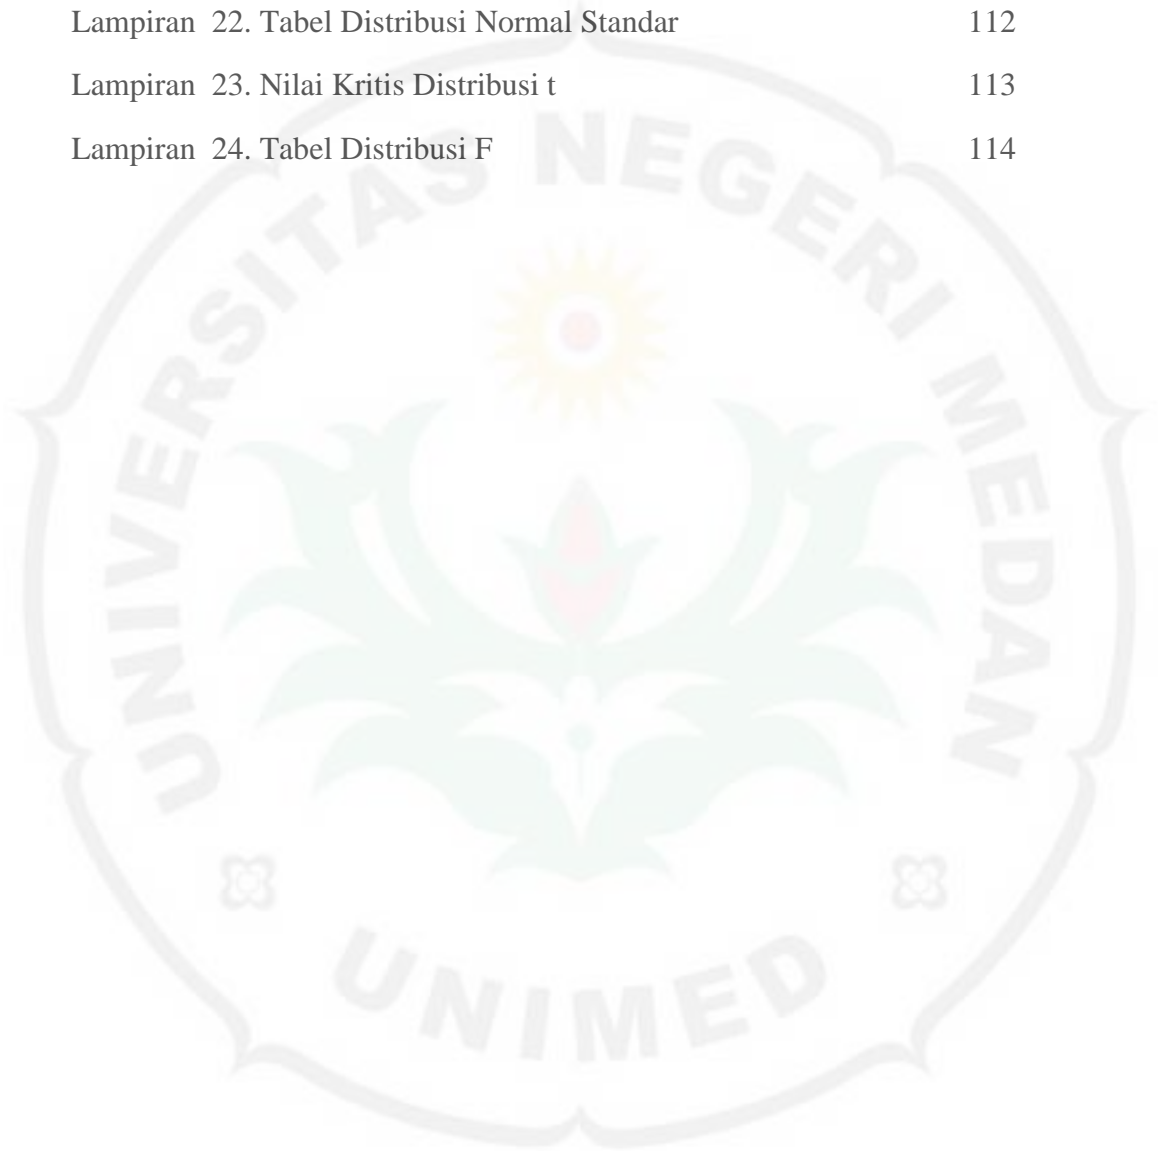

Lampiran 22. Tabel Distribusi Normal Standar	112
Lampiran 23. Nilai Kritis Distribusi t	113
Lampiran 24. Tabel Distribusi F	114

THE
Character Building
UNIVERSITY