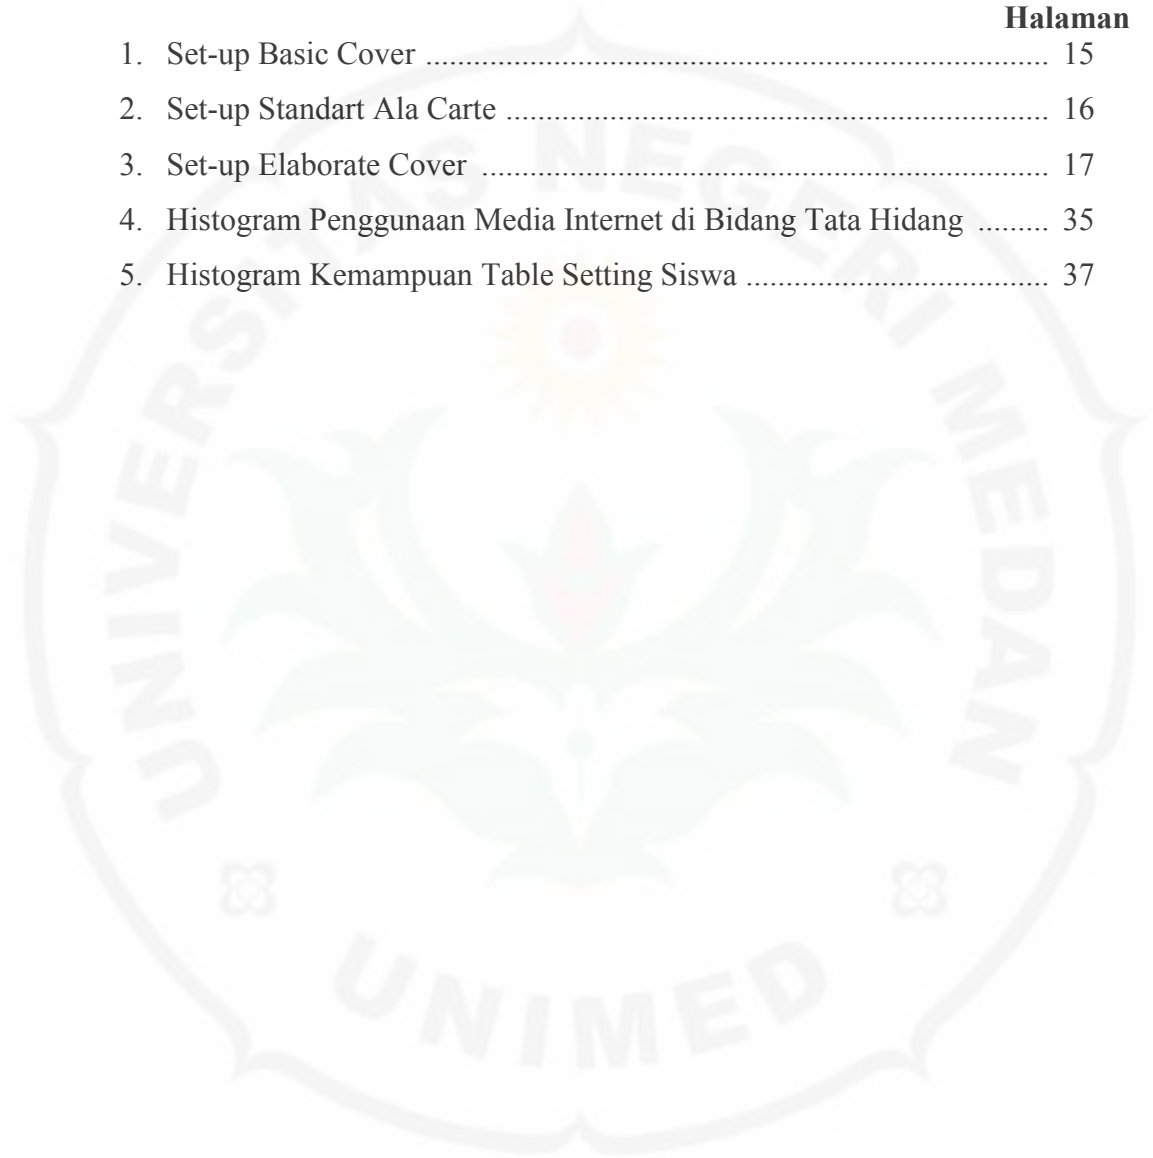

DAFTAR GAMBAR

	Halaman
1. Set-up Basic Cover	15
2. Set-up Standart Ala Carte	16
3. Set-up Elaborate Cover	17
4. Histogram Penggunaan Media Internet di Bidang Tata Hidang	35
5. Histogram Kemampuan Table Setting Siswa	37